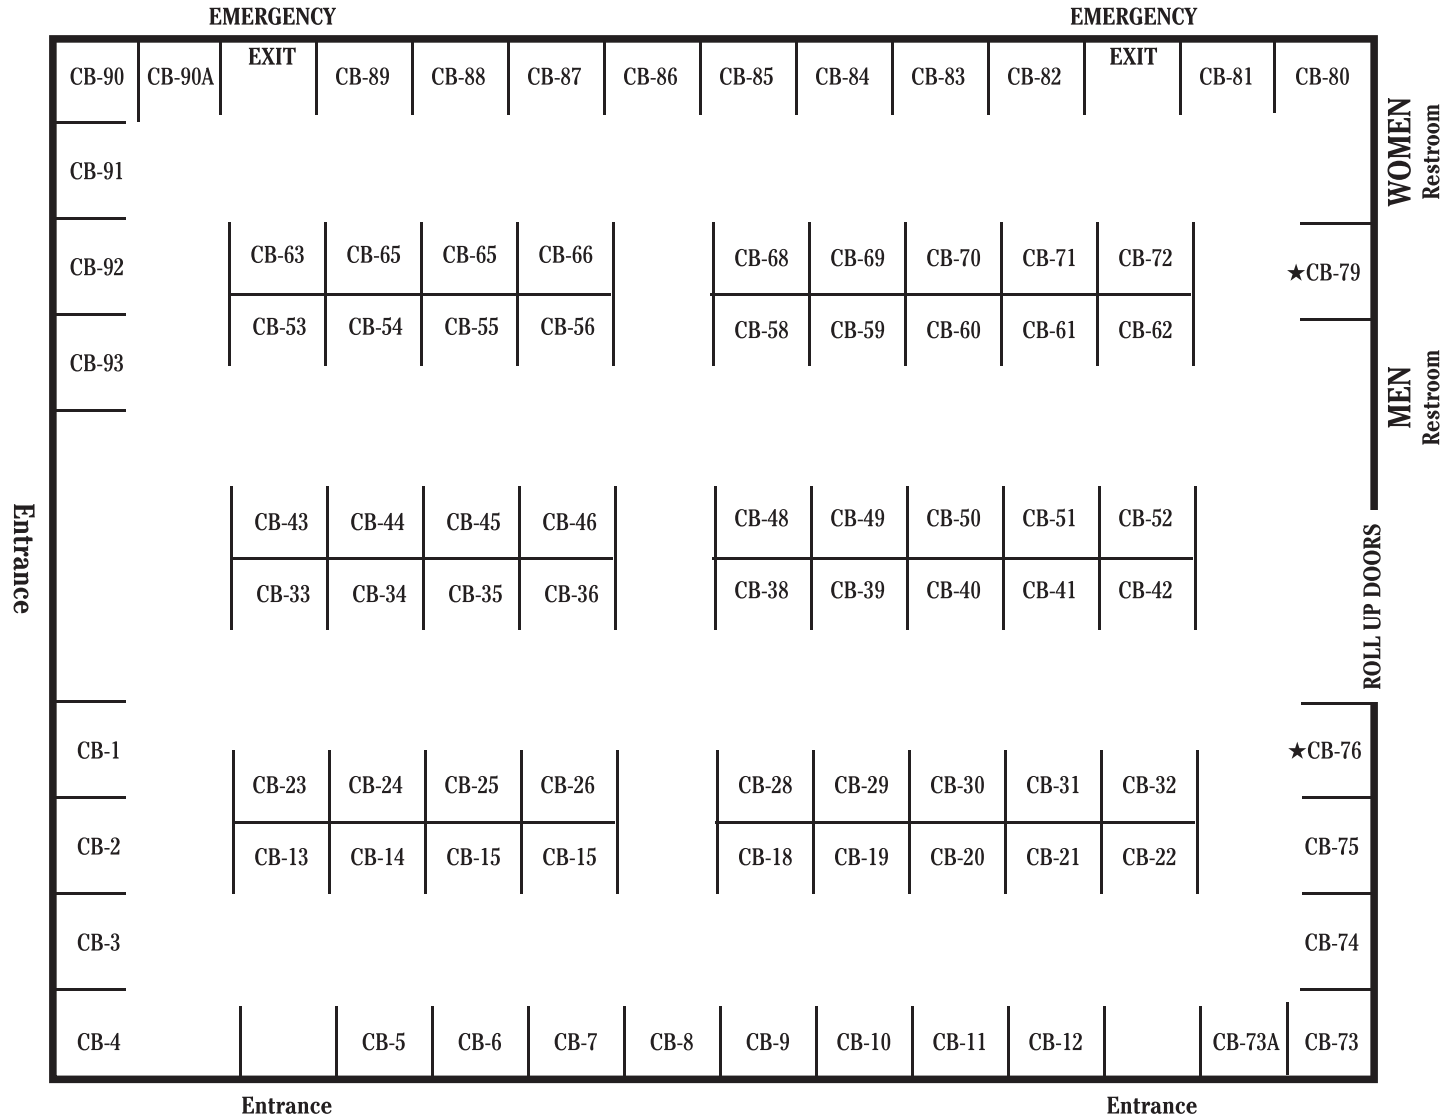

# COMMERCIAL BUILDING

★ spaces are 10w x 10d

All spaces in this building are 10w x 8d unless otherwise noted with a ★