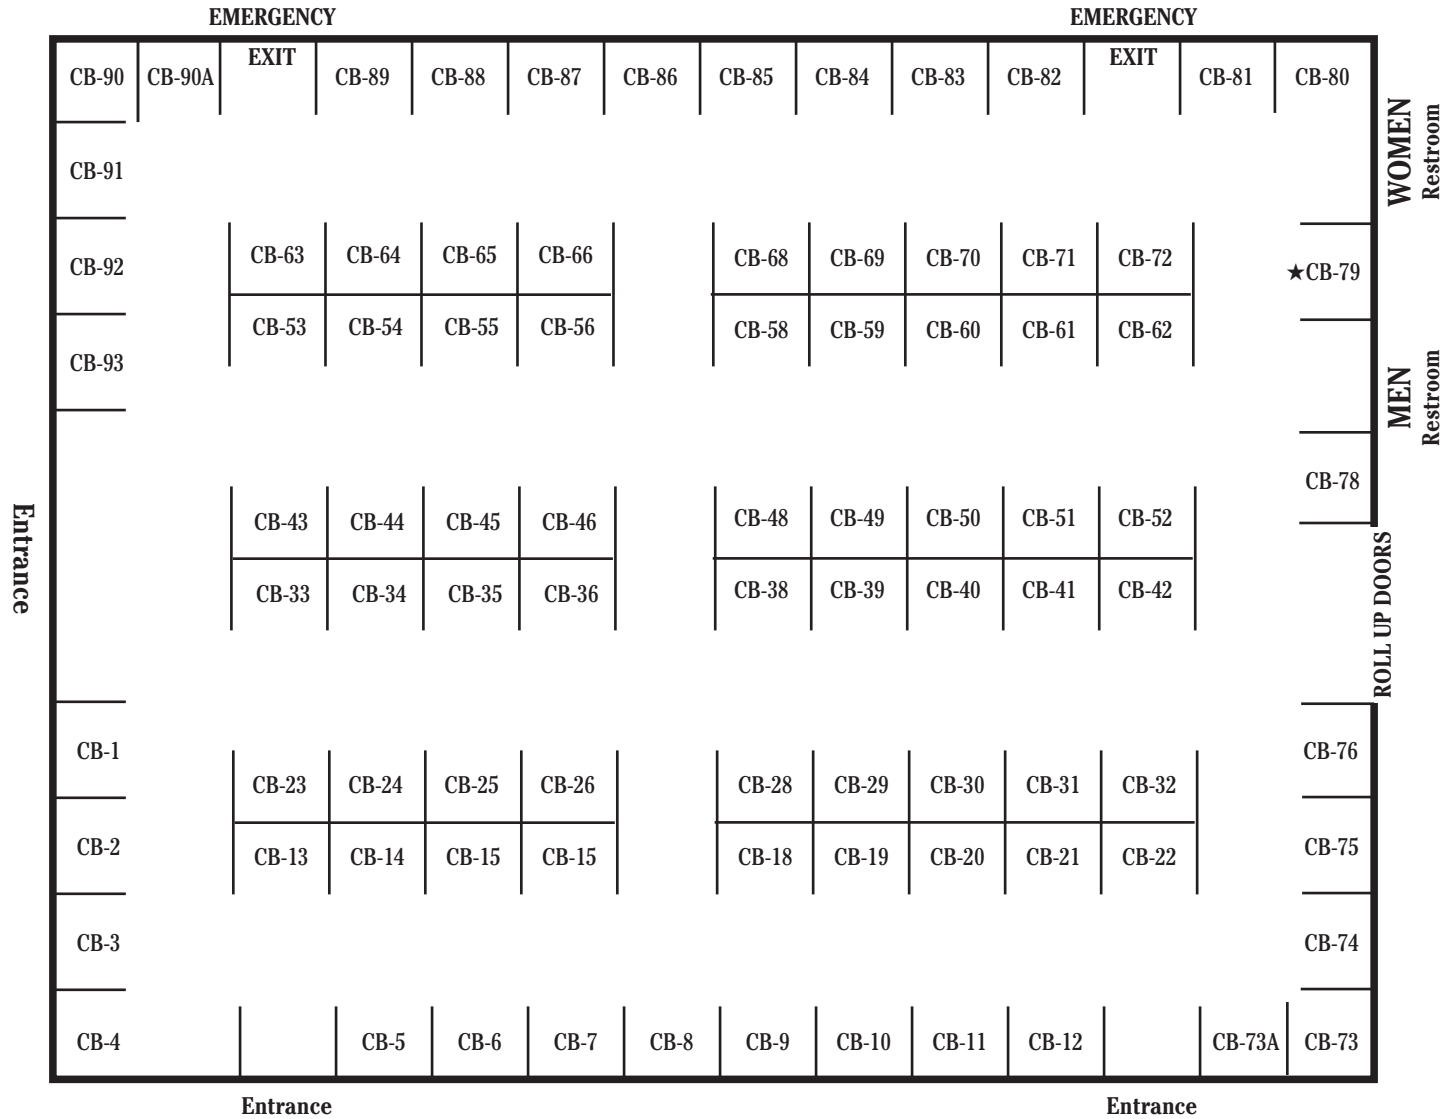

COMMERCIAL BUILDING

★ spaces are 10w x 10d

All spaces in this building are 10w x 8d unless otherwise noted with a ★