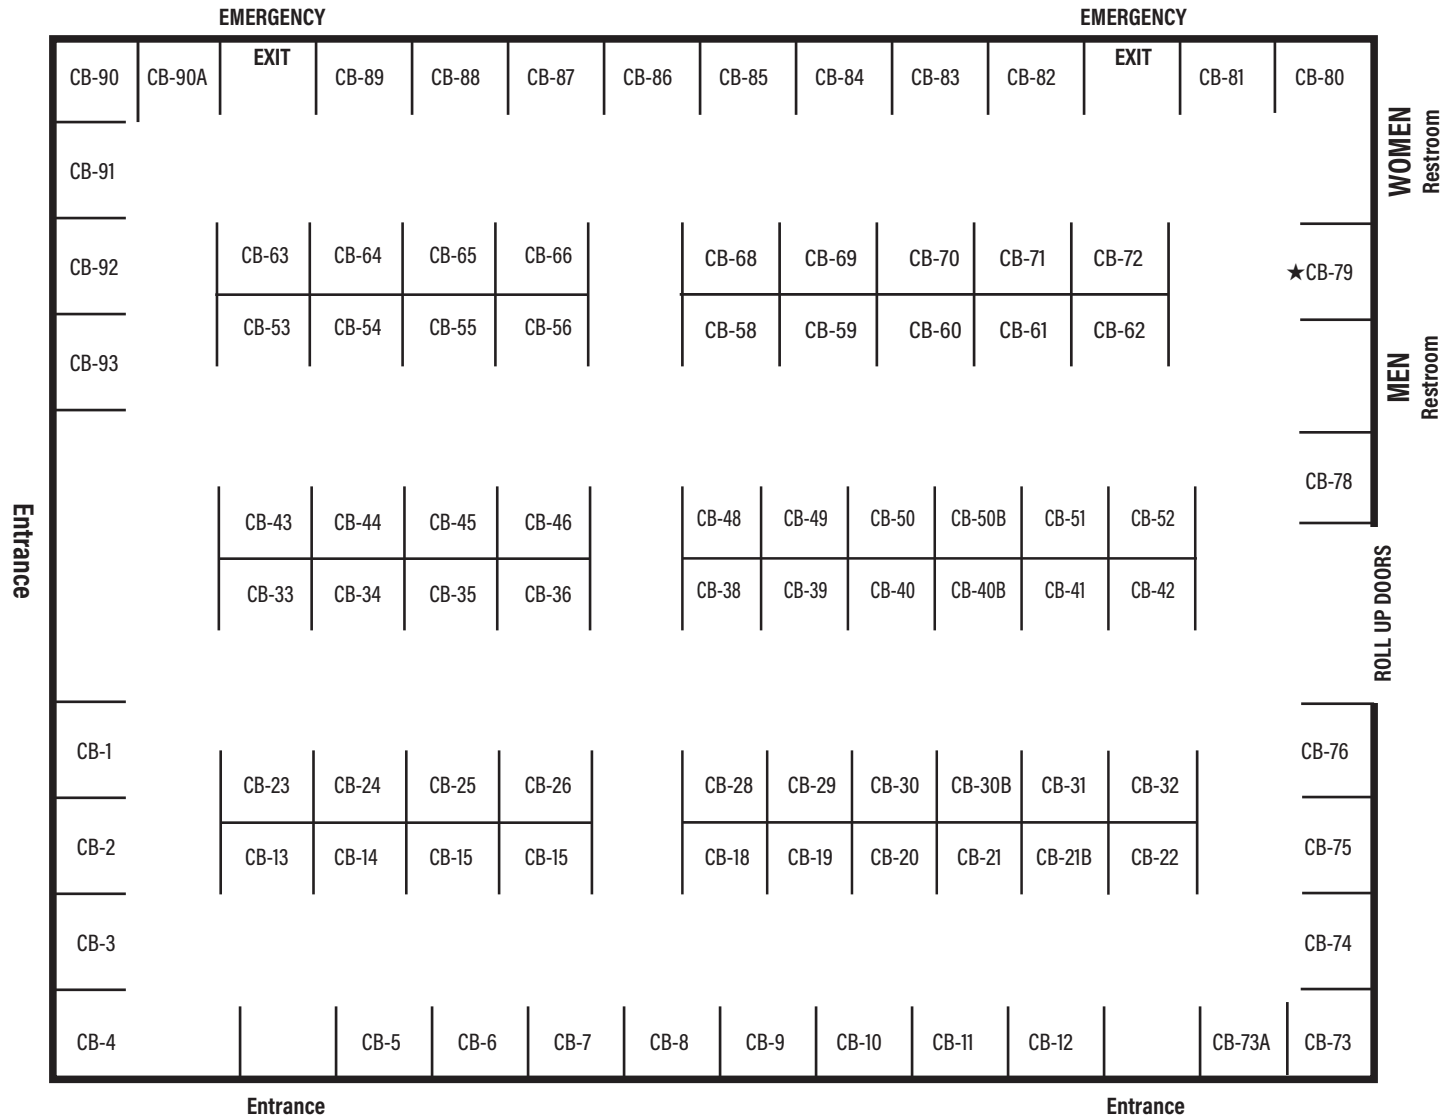

COMMERCIAL BUILDING

★ spaces are 10w x 10d

All spaces in this building are 10w x 8d unless otherwise noted with a ★